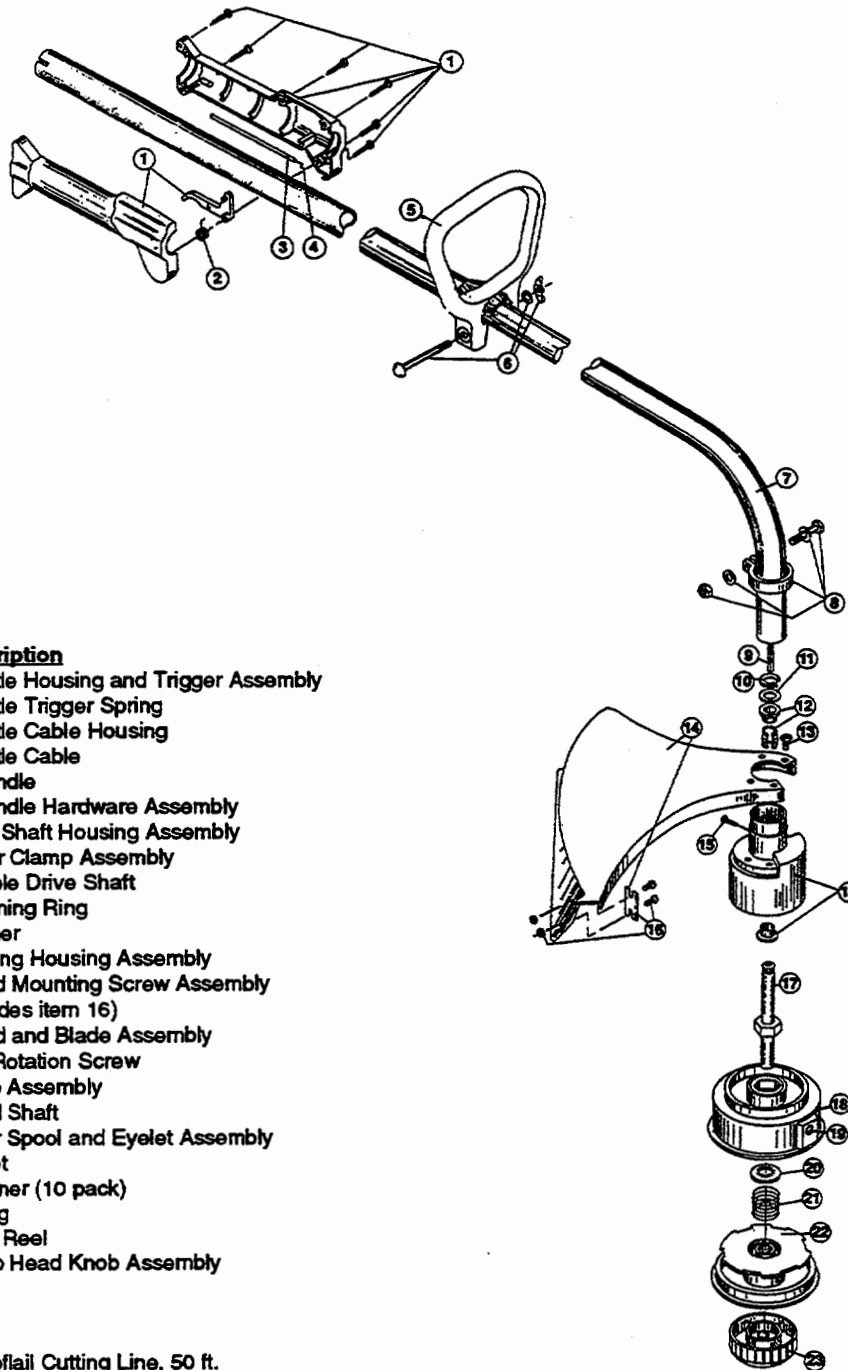

<u>Item</u>	<u>Part No.</u>	<u>Description</u>
1	180349	Carburetor/Air Cleaner Cover Assembly (includes item 2)
2	180350	Air Cleaner Filter
3	180351	Carburetor Mounting Screw Assembly
4	180352	Wavey Washer
5	180353	Choke Lever and Plate
6	147572	Carburetor Assembly
7	682048	Throttle Adjustment Assembly
8	610675	Carburetor Gasket (10 pack)
9	683974	Primer and Hose Assembly
10	180354	Carburetor Mount Assembly (includes 11 and 12)
11	147573	Reed Assembly
12	612115	Carburetor Mount Gasket (10 pack)
13	180002	Power Shaft Assembly
14	180009	Crankcase Service Assembly (items 13-17)
15	682041	Inner Bearing Assembly
16	610309	Seal
17	610308	Outer Bearing Assembly
18	612134	Rear Mounting Pad
19	147580	Fuel Tank Assembly (includes items 20-22)
20	180000	Fuel Cap Assembly
21	147290	Return Line Assembly
22	682039	Fuel Line Assembly
23	145308	Front Mounting Pad
24	153520	Shroud Assembly
25	683078	Shroud Extension and Stand
26	153624	Flywheel Assembly
27	610303	Square Nut Drive
28	683856	Recoil Pulley Assembly

The above part numbers are for serial numbers 304051231 and greater.

BOOM & TRIMMER PARTS - IDC 500

<u>Item</u>	<u>Part No.</u>	<u>Description</u>
1	180277	Throttle Housing and Trigger Assembly
2	610314	Throttle Trigger Spring
3	147594	Throttle Cable Housing
4	610315	Throttle Cable
5	145819	D-Handle
6	153523	D-Handle Hardware Assembly
7	180094	Drive Shaft Housing Assembly
8	153597	Lower Clamp Assembly
9	682064	Flexible Drive Shaft
10	145570	Retaining Ring
11	145567	Washer
12	153312	Bushing Housing Assembly
13	180531	Guard Mounting Screw Assembly (includes item 16)
14	683274	Guard and Blade Assembly
15	145569	Anti-Rotation Screw
16	682061	Blade Assembly
17	153313	Spool Shaft
18	153619	Outer Spool and Eyelet Assembly
19	145566	Eyelet
20	610660	Retainer (10 pack)
21	610317	Spring
22	153600	Inner Reel
23	153066	Bump Head Knob Assembly